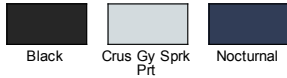

#### Sizes

- XS - 1XL

#### Product Specifications

	XS	S	M	L	XL	1XL
<b>BODY LENGTH</b>	25.00	26.00	26.00	27.00	27.00	28.00
<b>BODY WIDTH</b>	17.50	18.50	19.50	21.13	22.75	26.00
<b>SLEEVE LENGTH</b>	33.00	33.50	34.00	34.88	35.75	35.00

#### 3 Available Colors

BACK VIEW

SIDE VIEW